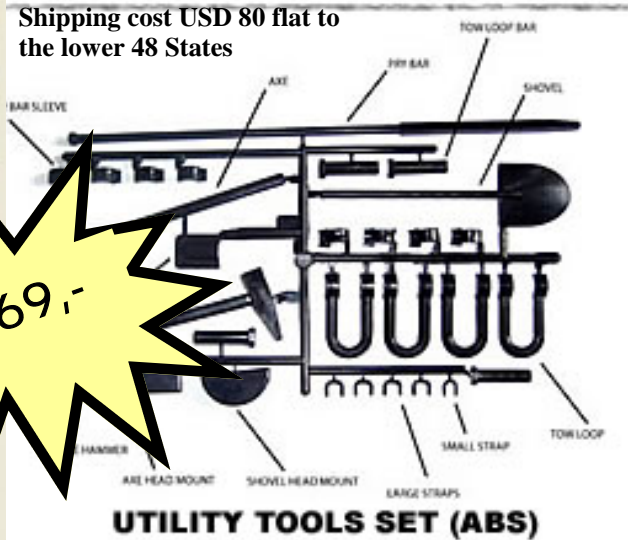

1/6 TIGER 1 LATE

Plastic molded ABS tracks, ABS roadwheels, designed to roll and is r/c convertible.

Shipping cost USD 80 flat to the lower 48 States

\$ 869,-

UTILITY TOOLS SET (ABS)

Kit comes in 1 huge box !

H.English 13355 Belcher Road South #203 Largo Florida
 Tel.: 001-727-388-4903 Email: contact@modelers-paradise.com

BIG TANKS OF AMERICA
www.big-tanks-planet.com